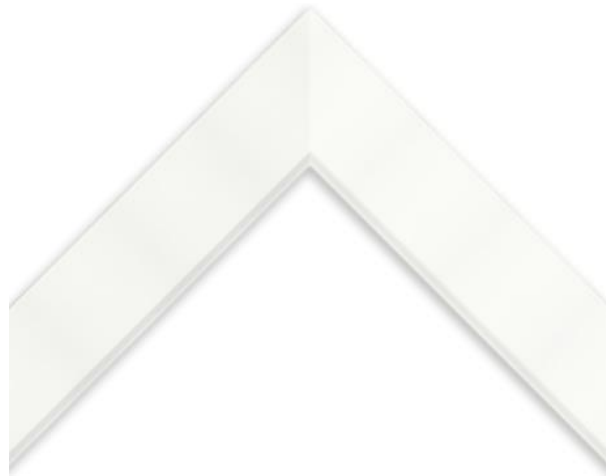

SPECIFICATION SHEET

FRAMED MIRROR

MODEL#: FM 79963-18X40

FRAMED MIRRORS COLLECTION

FEATURES:

- ONE 18X40" HIGH RESOLUTION SILVER PLATE GLASS MIRROR SIZE W/ DECORATIVE FRAME.
- "WALL HUGGER" HANGER FOR MOUNTING INCLUDED.
- STANDARD MOUNTING STYLE IS VERTICAL. FOR HORIZONTAL, PLEASE SPECIFY WHEN ORDERING.
- PACKED IN FOUR WALL (FOLDED DOUBLE WALL) CORRUGATION.
- STYLE: MODERN
- COLOR: WHITE
- FINISH: MATTE

MIRROR FINISHES:

- FLAT POLISHED EDGE
- BEVELED EDGE

OVERALL SIZE DIMENSION: 22" WIDE X 44" HIGH X 1" DEEP